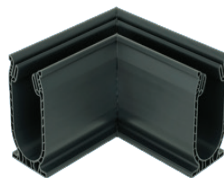

STEGMEIER

LLC

CARTON INCLUDES:

- 8 10' BASE
- 8 10' TOP CAP
- 8 COUPLERS
- 4 END ADAPTERS

STEGMEIER SDD FRONTIER DECK DRAIN

- Easy to clean
- Removable top drain
- Tops can be replaced if damaged
- Double-wall base with Snap-in top (PVC)
- Staggered tops past the joints making the joints very rigid
- Used in many residential and commercial swimming pools, patios and other pedestrian areas

<i>STE-SDDG</i>	GREY Carton of 8 ea.	10' pcs
<i>STE-SDDW</i>	WHITE Carton of 8 ea.	10' pcs
<i>STE-SDDT</i>	TAN Carton of 8 ea.	10' pcs

ACCESSORIES

Down Adapter *SDD-DA*

DOWN ADAPTER

- 4 per carton
- Adapts to 1.5" schedule 40 pipe
- Treadmaster Commercial or Frontier Deck Drain
- Durable

90 Degree Angle *SDD90*

90 DEGREE ANGLE

- 10 per carton
- 1.7" wide deck drain
- Easy to clean
- Durable

Intermediate Cantilever *2CF112*

INTERMEDIATE CANTILEVER

- 14 per carton
- 8 FT. pieces
- Flexible forms
- Minimal set up time