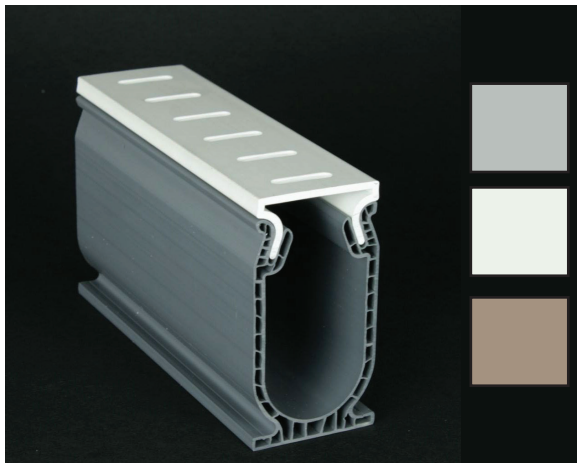

STEGMEIER

LLC

CARTON INCLUDES:

- 8 10' BASE
- 8 10' TOP CAP
- 8 COUPLERS
- 4 END ADAPTERS

STEGMEIER SDD FRONTIER DECK DRAIN

- Easy to clean
- Removable top drain
- Tops can be replaced if damaged
- Double-wall base with Snap-in top (PVC)
- Staggered tops past the joints making the joints very rigid
- Used in many residential and commercial swimming pools, patios and other pedestrian areas

<i>STE-SDDG</i>	GREY Carton of 8 ea.	10' pcs
<i>STE-SDDW</i>	WHITE Carton of 8 ea.	10' pcs
<i>STE-SDDT</i>	TAN Carton of 8 ea.	10' pcs

ACCESSORIES

Down Adapter *SDD-DA*

DOWN ADAPTER

- 4 per carton
- Adapts to 1.5" schedule 40 pipe
- Treadmaster Commercial or Frontier Deck Drain
- Durable

90 Degree Angle *SDD90*

90 DEGREE ANGLE

- 10 per carton
- 1.7" wide deck drain
- Easy to clean
- Durable

Intermediate Cantilever *2CF112*

INTERMEDIATE CANTILEVER

- 14 per carton
- 8 FT. pieces
- Flexible forms
- Minimal set up time